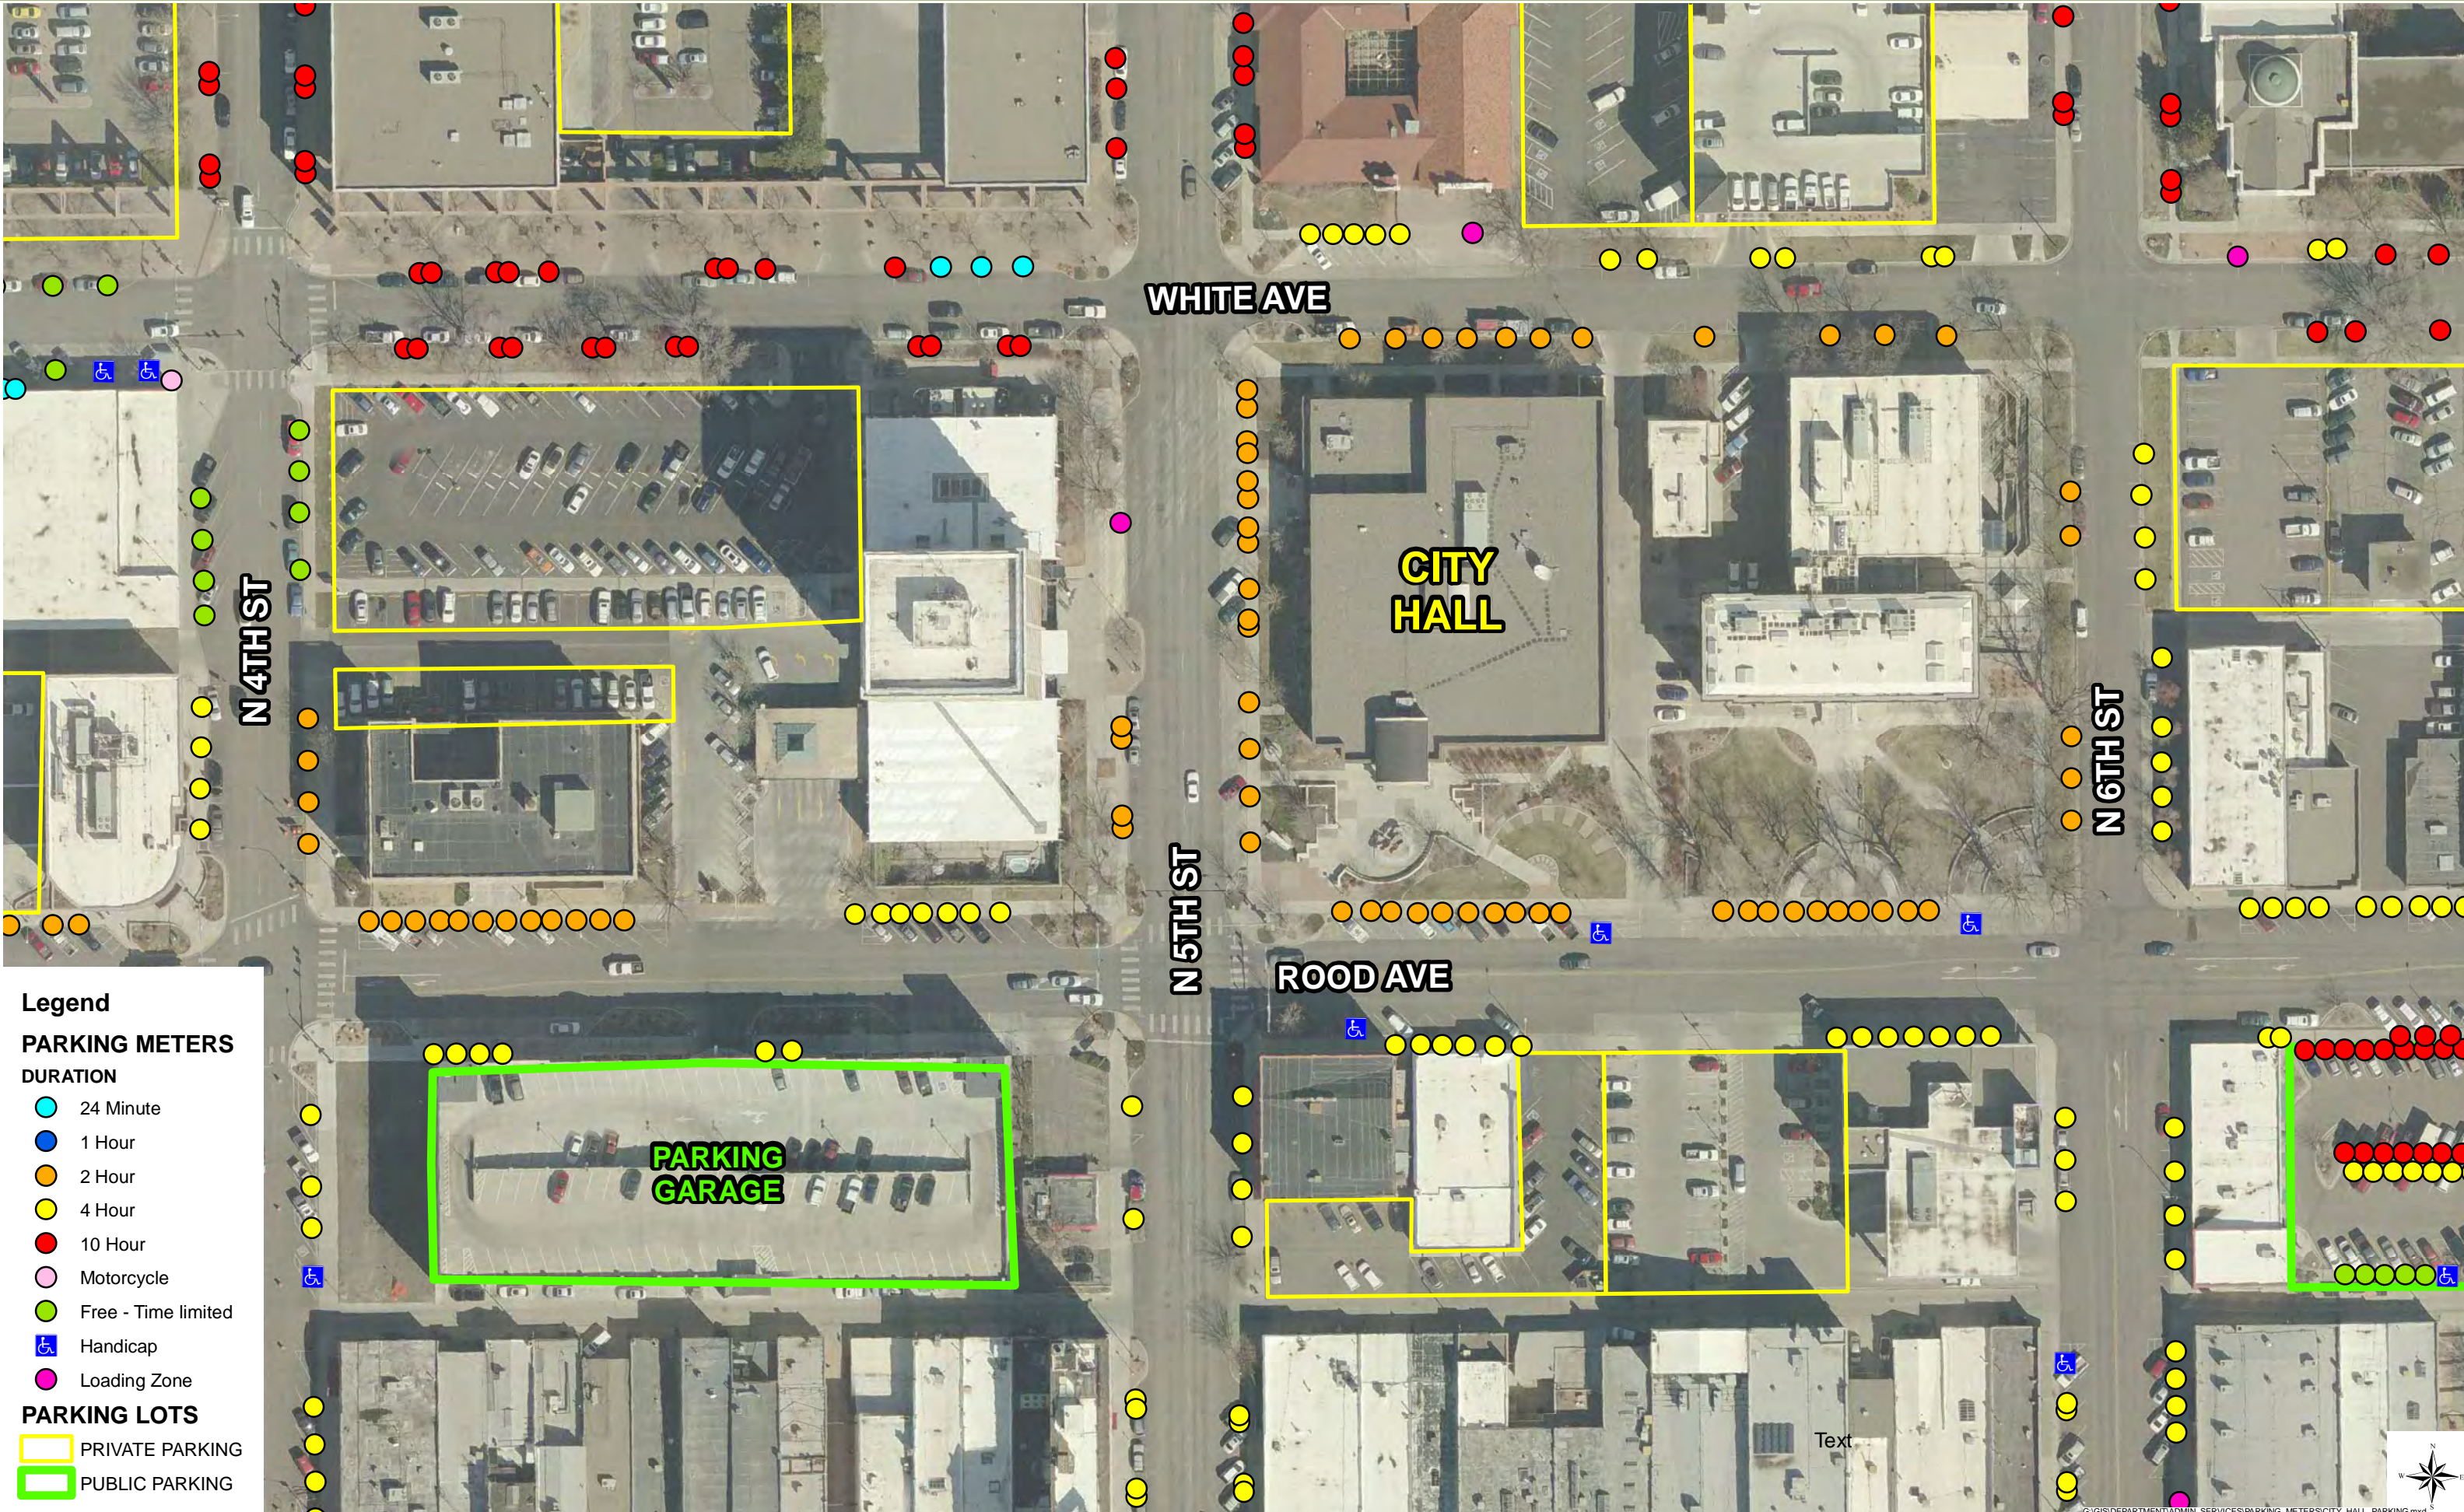

CITY OF GRAND JUNCTION

Legend

PARKING METERS

DURATION

- 24 Minute
- 1 Hour
- 2 Hour
- 4 Hour
- 10 Hour
- Motorcycle
- Free - Time limited
- Handicap
- Loading Zone

PARKING LOTS

- PRIVATE PARKING
- PUBLIC PARKING